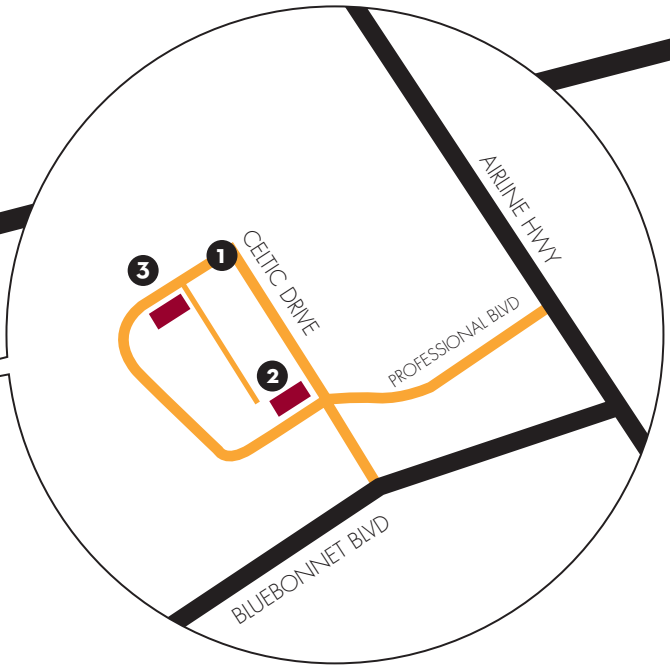

**BATON ROUGE**

- 1** Main Gate
- 2** Offices are in the Oak Tree Building
- 3** Studio is in the O'Connor Building
- Parking for Oak Tree and O'Connor

**NEW ORLEANS**

# DIRECTIONS

## NEW ORLEANS/ASCENSION

Take I-10 west bound to Picardy Exit, Exit 162B to Bluebonnet Blvd.  
Turn right on Bluebonnet Blvd. heading east.  
(Cross Jefferson Hwy)  
Turn left onto Celtic Drive

## EAST BATON ROUGE/HAMMOND

Take I-12 west bound  
Exit Airline South, Exit 2A  
Turn right onto Professional Blvd